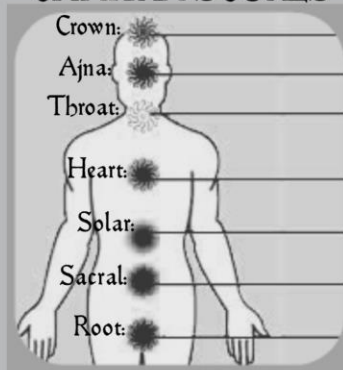

Verdigris

Amalgam

Tincture

Fire

Purify

Vitriol

Day/Night

Salt

Sublimation

Lead

Iron

Air

Tin

Regulus

Crucible

Distill

Hour

CHARACTER SHEET

Date: _____

Player's Name: _____

Character's Name: _____

ARCHETYPES

- ☐ Ray 1: Spirit
- ☐ Ray 2: Empath
- ☐ Ray 3: Druid
- ☐ Ray 4: Artist
- ☐ Ray 5: Alchemist
- ☐ Ray 6: Monk
- ☐ Ray 7: Wizard

SOUL-LEVEL

- ☐ 1. Malkuth-Kingdom
- ☐ 2. Yesod-Foundation
- ☐ 3. Hod-Splendor
- ☐ 4. Netzach-Victory
- ☐ 5. Tiphareth-Beauty
- ☐ 6. Geburah-Strength
- ☐ 7. Chesed-Mercy
- ☐ Unity with the Holy Trinity

CHAKRA SCORES

UNIVERSAL LAWS

- ☐ 1. Mentalism
- ☐ 2. Correspondence
- ☐ 3. Vibration
- ☐ 4. Polarity
- ☐ 5. Rhythm
- ☐ 6. Causation
- ☐ 7. Gender

KARMA

XP

POLARITY

Sal-Ammoniac

Scepter of Jove

Water

Ashes

Agua Vitae

Month

Niter

Sulphur

Dissolve Powder

Earth

Quicklime

Soap

Vinegar

Aqua Regia